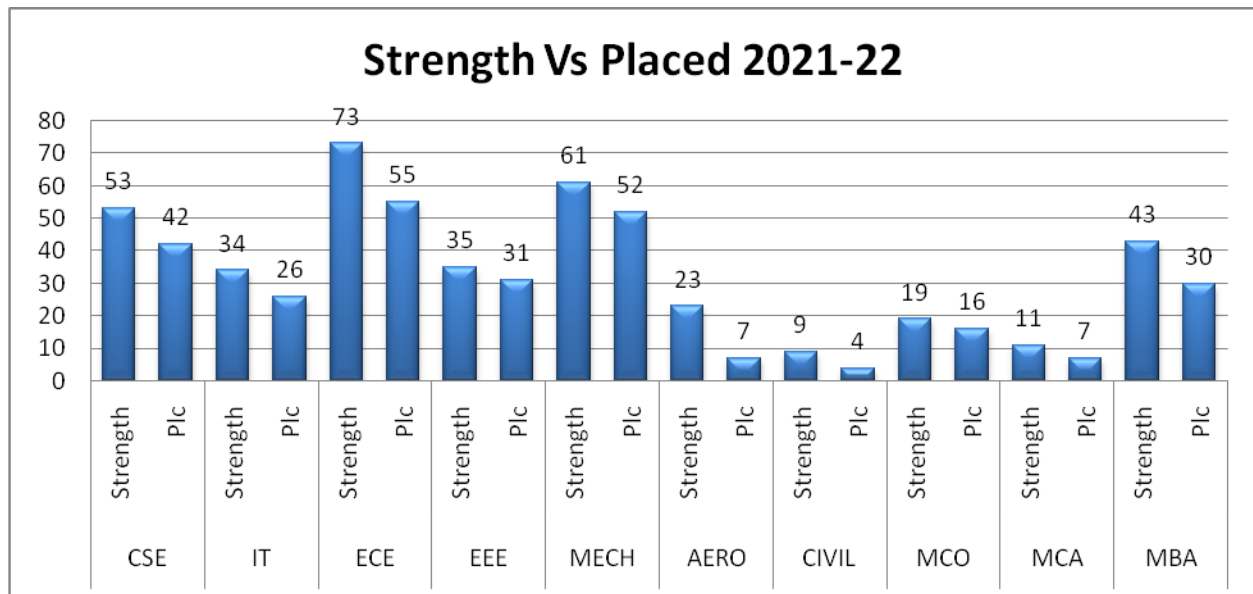

Dr.Rajesh R
Head Placement
+91 9952484584

E-Mail: placement@pmctech.org
website: www.pmctech.org

PLACEMENT REPORT

Academic Year 2021-2022

Academic Year 2021-22		
S.No	Details	Nos
1	Total no of Final year students	361
2	No of Students willing to participate in Placement	343
3	No of companies visited PMC Tech campus	42
4	No of off-campus Placements	12
5	Highest CTC / PA	9.6
6	Average CTC / PA	2.5
7	Total no of Students placed	270
8	Percentage of Placement	79%
9	Number offer letters received from companies	320

Placement Statistics AY 2021-22