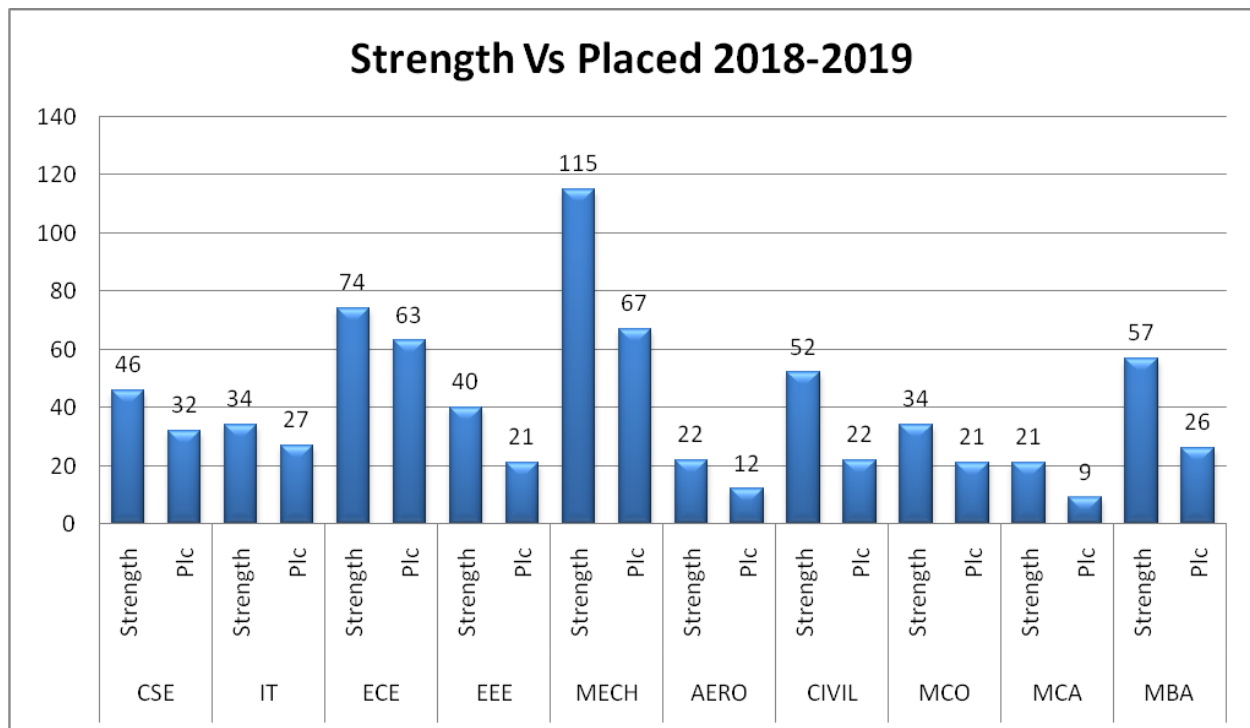

Dr.Rajesh R
Head Placement
+91 9952484584

E-Mail: placement@pmctech.org
website: www.pmctech.org

PLACEMENT REPORT

Academic Year 2018-2019

Academic Year 2018-19		
S.No	Details	Nos
1	Total no of Final year students	495
2	No of Students willing to participate in Placement	413
3	No of companies visited PMC Tech campus	34
4	No of off-campus Placements	5
5	Highest CTC / LPA	3.5
6	Average CTC / LPA	1.8
7	Total no of Students placed	300
8	Percentage of Placement	73%
9	Number offer letters received from companies	362

Placement Statistics AY 2018-19