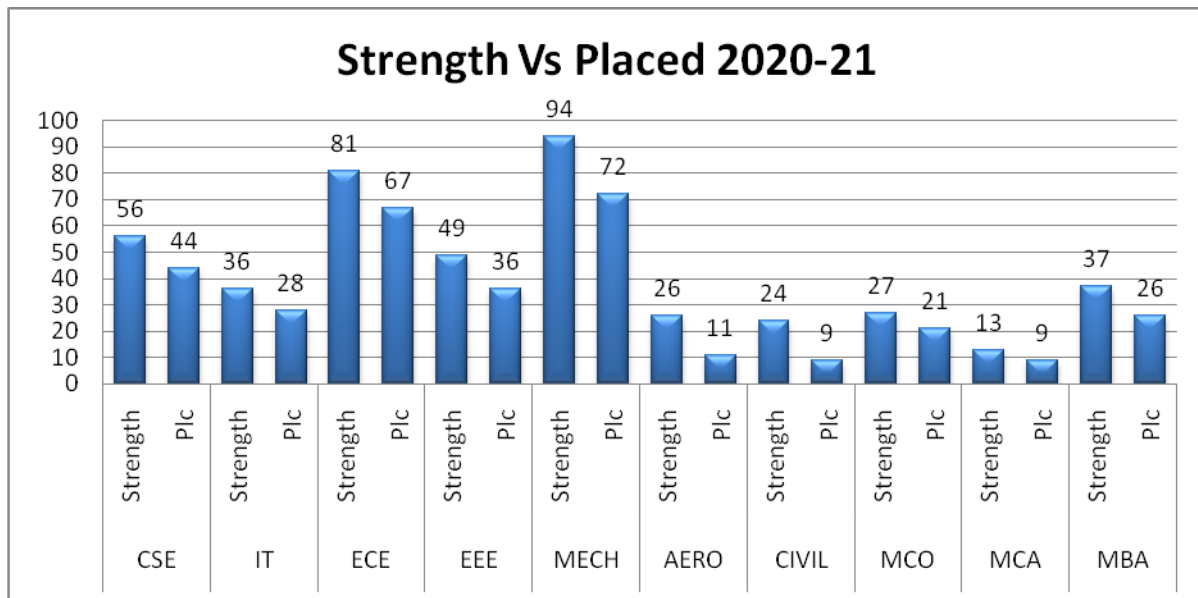

Dr.Rajesh R
Head Placement
+91 9952484584

E-Mail: placement@pmctech.org
website: www.pmctech.org

PLACEMENT REPORT

Academic Year 2020-2021

Academic Year 2020-21		
S.No	Details	Nos
1	Total no of Final year students	443
2	No of Students willing to participate in Placement	416
3	No of companies visited PMC Tech campus	41
4	No of off-campus Placements	6
5	Highest CTC / LPA	4
6	Average CTC / LPA	2.16
7	Total no of Students placed	323
8	Percentage of Placement	78%
9	Number offer letters received from companies	352

Placement Statistics AY 2020-21