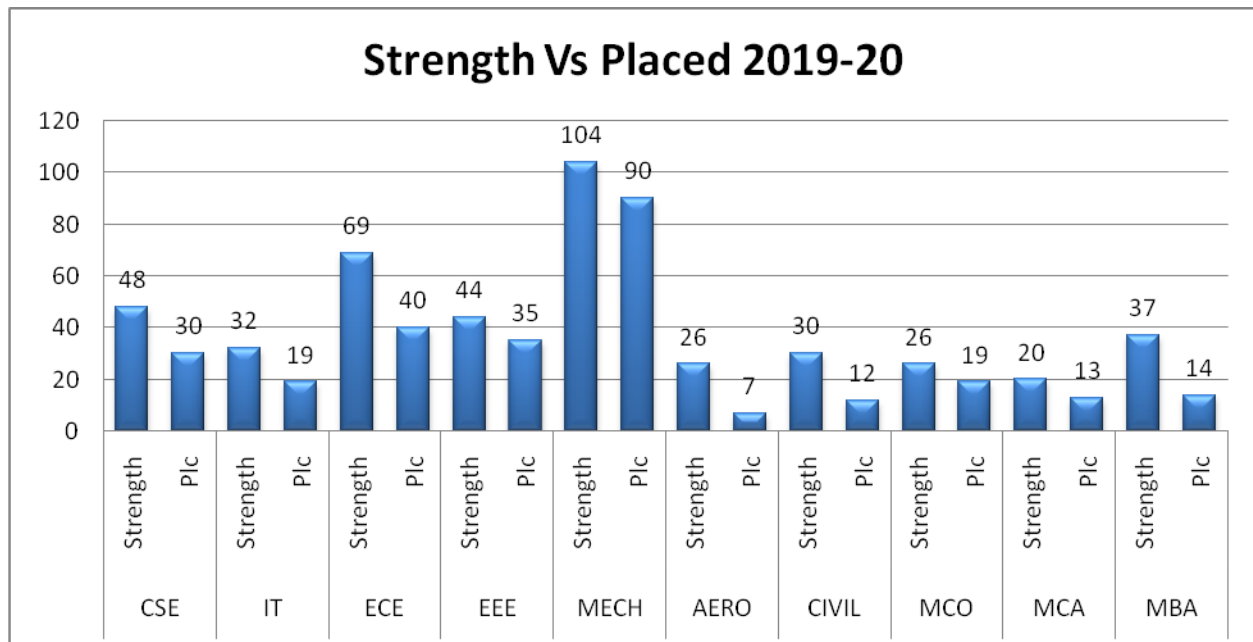

Dr.Rajesh R
Head Placement
+91 9952484584

E-Mail: placement@pmctech.org
website: www.pmctech.org

PLACEMENT REPORT

Academic Year 2019-2020

Academic Year 2019-20		
S.No	Details	Nos
1	Total no of Final year students	436
2	No of Students willing to participate in Placement	374
3	No of companies visited PMC Tech campus	28
4	No of off-campus Placements	6
5	Highest CTC / LPA	4
6	Average CTC / LPA	1.92
7	Total no of Students placed	279
8	Percentage of Placement	75%
9	Number offer letters received from companies	350

Placement Statistics AY 2019-20